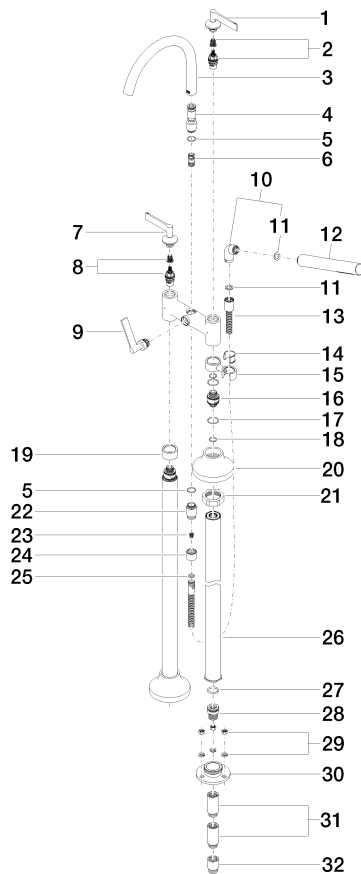

25 943 819

VAIA Two-hole bath mixer for free-standing assembly with hand shower set - Brushed Platinum

VAIA

25 943 819

Spare parts list

No.	Item Number	Name	Quantity used	Delivery time
1	90 20 80 012 01-06	handle (cold)	1	10
2	90 90 03 130 00 90	top	1	2
3	90 28 22 317 00-06	spout	1	10
4	09 24 03 273-06	nipple	1	10
5	90 14 10 032 00 90	seal	1	2
6	90 21 10 011 00 90	diverter	1	2
7	90 20 80 013 01-06	handle (hot)	1	10
8	90 90 03 131 00 90	top	1	2
9	90 20 80 015 02-06	handle	1	10
10	04 24 04 189 00-06	nipple	1	10
11	90 14 20 002 00 90	seal	1	2
12	90 12 11 140 30-06	shower	1	10
13	90 30 02 072 00-06	Metal shower hose 1/2" x 3/8" x 1250 mm - Brushed Platinum	1	10
14	90 18 40 035 00 90	sleeve	1	2
15	04 28 10 029 01-06	holder	1	10
16	09 29 05 021 20 90	nipple	2	2
17	09 14 10 112 90	seal	4	2
18	90 14 10 055 00 90	seal	4	2
19	09 28 10 028-06	sleeve	1	10
20	90 27 80 019 00-06	rosette	2	10
21	09 23 30 040-07	nut	2	30
22	09 24 03 121-06	nipple	1	10
23	09 23 01 131 90	back-flow preventer	1	2
24	09 21 02 143-06	sleeve	1	10
25	90 14 20 026 00 90	seal	1	2
26	04 28 22 009 20-06	connection	2	10
27	09 14 10 081 90	seal	2	2
28	09 24 03 094-07	nipple	2	30
29	04 23 10 023 00 90	fixing set	6	2
30	09 30 11 130-07	connection	2	30
31	09 24 03 081 10 90	extension	4	2
32	09 24 03 080 90	extension	2	2