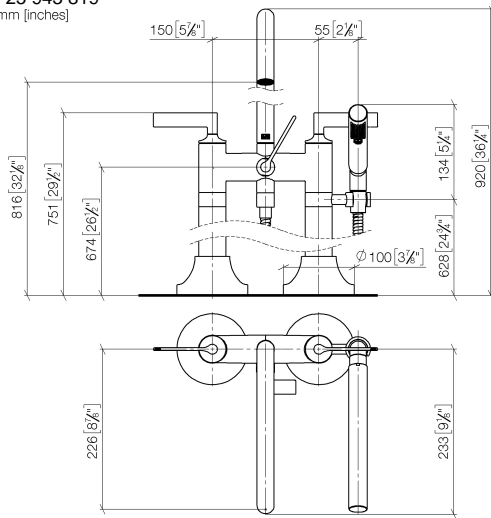

Required miscellaneous

- Concealed floor mounting -**
- max. recess depth 160 mm
 - min. recess depth 80 mm

35 951 970-90
0010

**VAIA Two-hole bath mixer for free-standing assembly with hand shower set -
Brushed Platinum**

VAIA

25 943 819
mm [inches]

Flow rate chart

Codes & Standards

ASME	California Energy
A112.18.1/CSA	Commission
B125.1	(CEC)

VAIA Two-hole bath mixer for free-standing assembly with hand shower set -
Brushed Platinum

VAIA

25 943 819

Spare parts list

No.	Item Number	Name	Quantity used	Delivery time
1	90 20 80 012 01-06	handle (cold)	1	10
2	90 90 03 130 00 90	top	1	2
3	90 28 22 317 00-06	spout	1	10
4	09 24 03 273-06	nipple	1	10
5	90 14 10 032 00 90	seal	1	2
6	90 21 10 011 00 90	diverter	1	2
7	90 20 80 013 01-06	handle (hot)	1	10
8	90 90 03 131 00 90	top	1	2
9	90 20 80 015 02-06	handle	1	10
10	04 24 04 189 00-06	nipple	1	10
11	90 14 20 002 00 90	seal	1	2
12	90 12 11 140 30-06	shower	1	10
13	90 30 02 072 00-06	Metal shower hose 1/2" x 3/8" x 1250 mm - Brushed Platinum	1	10
14	90 18 40 035 00 90	sleeve	1	2
15	04 28 10 029 01-06	holder	1	10
16	09 29 05 021 20 90	nipple	2	2
17	09 14 10 112 90	seal	4	2
18	90 14 10 055 00 90	seal	4	2
19	09 28 10 028-06	sleeve	1	10
20	90 27 80 019 00-06	rosette	2	10
21	09 23 30 040-07	nut	2	30
22	09 24 03 121-06	nipple	1	10
23	09 23 01 131 90	back-flow preventer	1	2
24	09 21 02 143-06	sleeve	1	10
25	90 14 20 026 00 90	seal	1	2
26	04 28 22 009 20-06	connection	2	10
27	09 14 10 081 90	seal	2	2
28	09 24 03 094-07	nipple	2	30
29	04 23 10 023 00 90	fixing set	6	2
30	09 30 11 130-07	connection	2	30
31	09 24 03 081 10 90	extension	4	2
32	09 24 03 080 90	extension	2	2